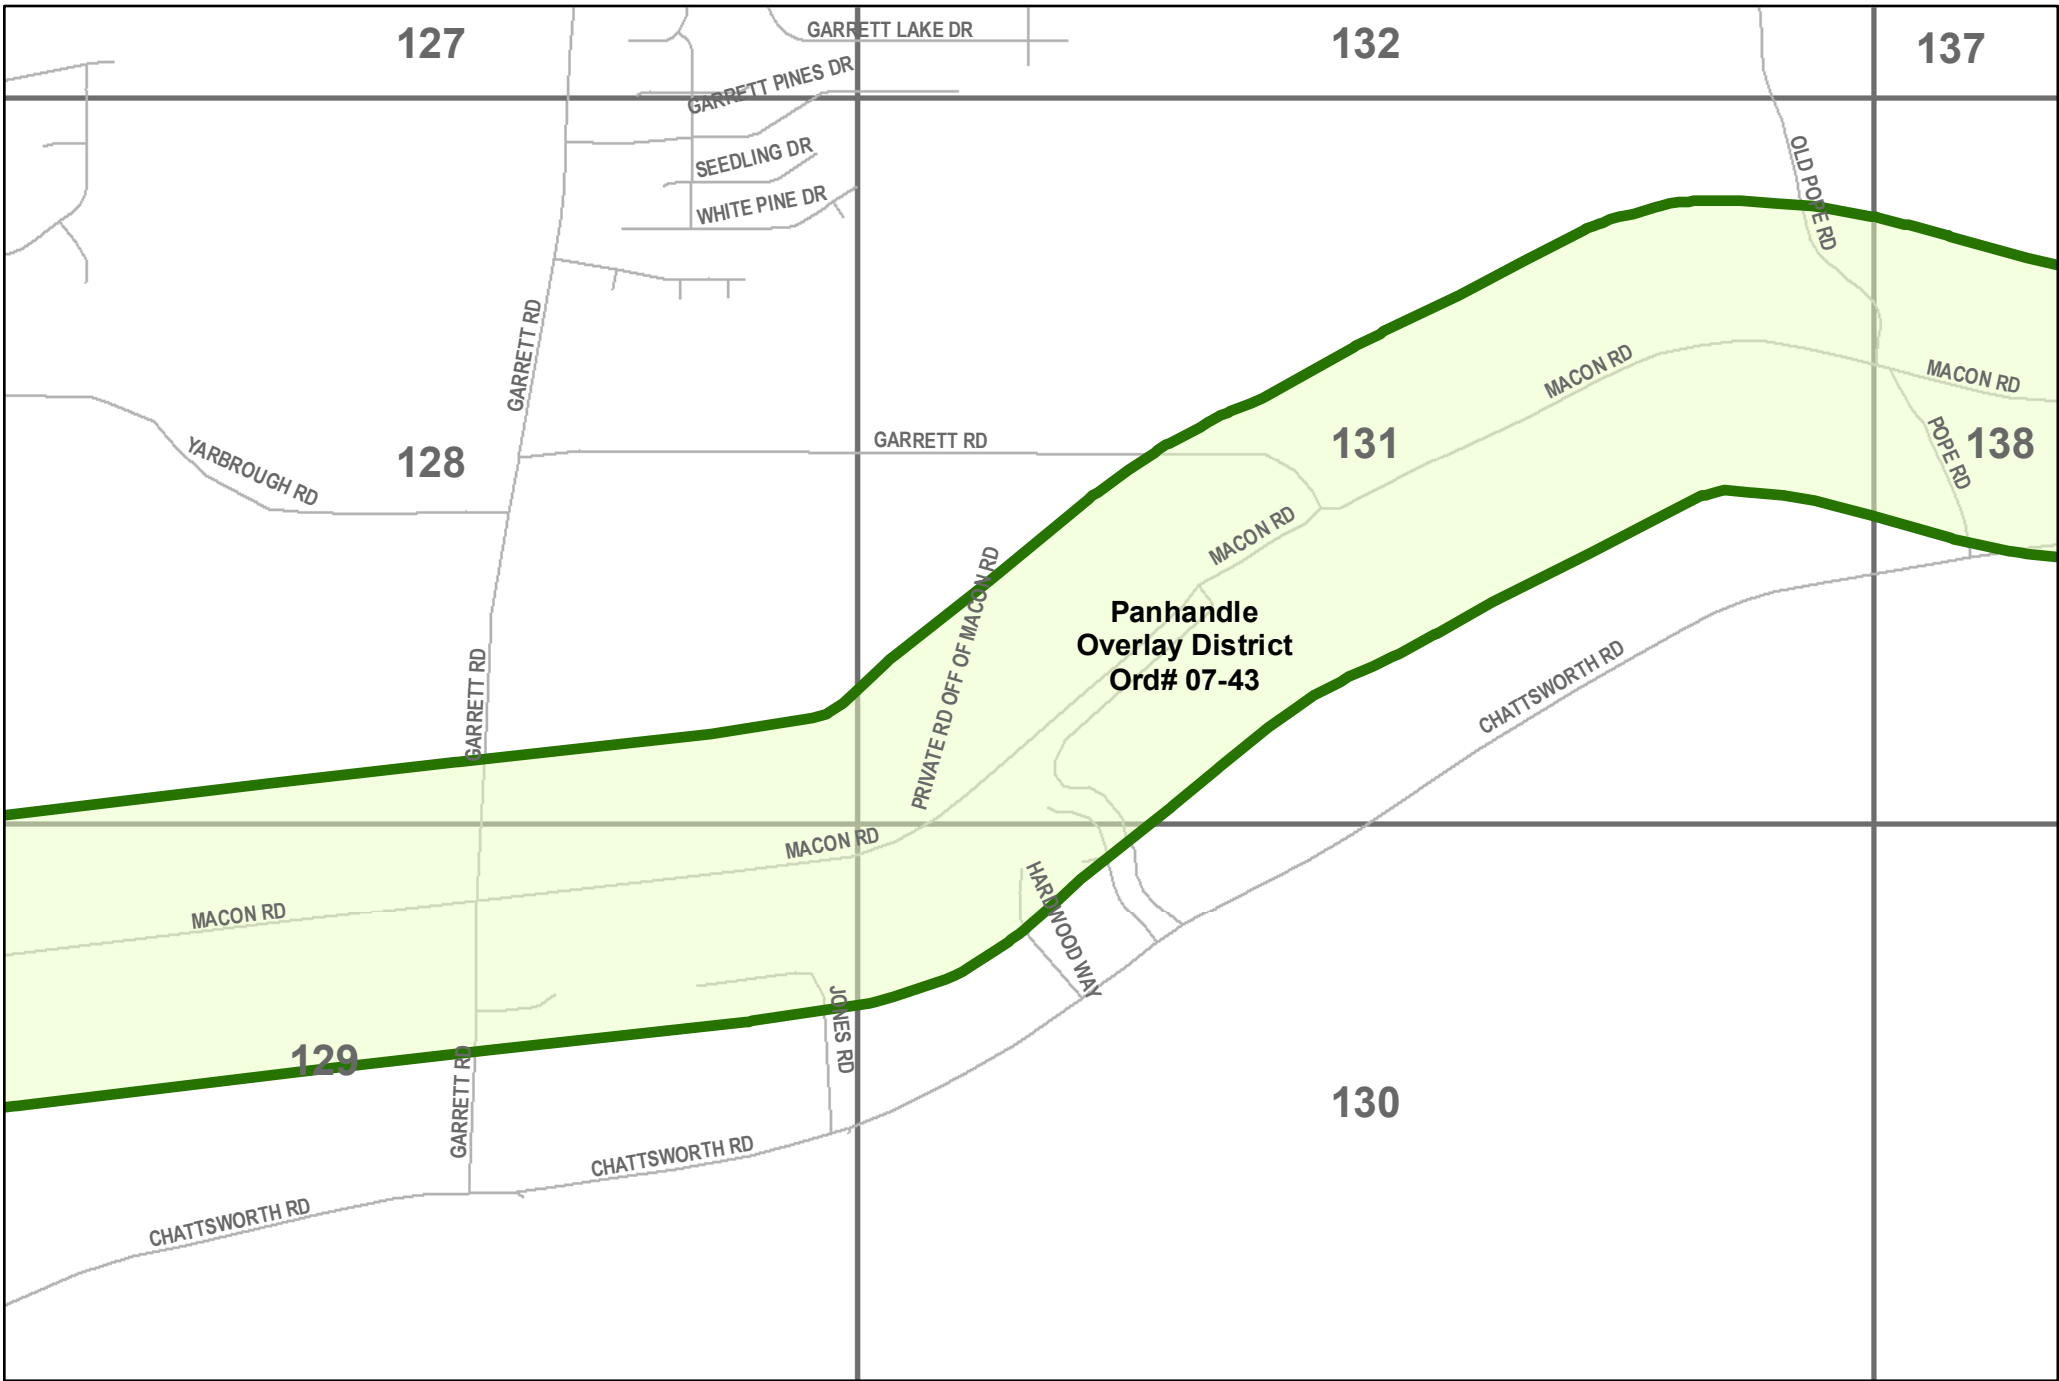

November 4, 2009

**Legend**

- Panhandle Overlay District
- Map Index

**CCG-GIS Location Map  
Panhandle Overlay District  
Ordinance # 07-43**

**Prepared By GIS Division-Engineering Department**

This material is made available as a public service. Maps and data are to be used for reference purposes only. The data contained is subject to constant change. Map information is believed to be correct but is not guaranteed.