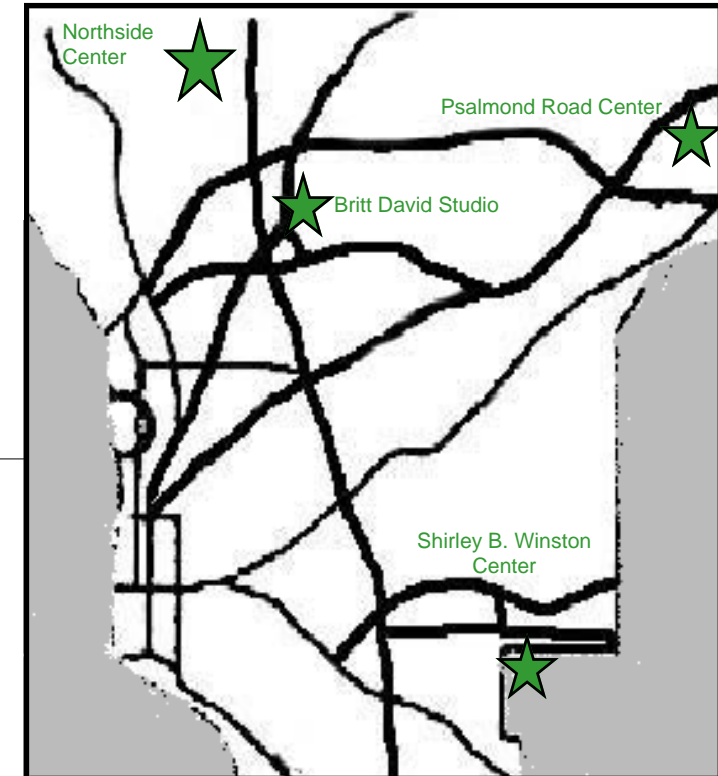

Tom Truett

Northside Pottery Studio
2010 American Way
Columbus, GA 31909
(706)576-2061

Rose Naugle

Shirley B. Winston Pottery Studio
5025 Steam Mill Rd.
Columbus, GA 31906
(706)653-4196

Lisa Castile

A section of the Columbus Parks and Recreation Department/ Columbus Consolidated Government