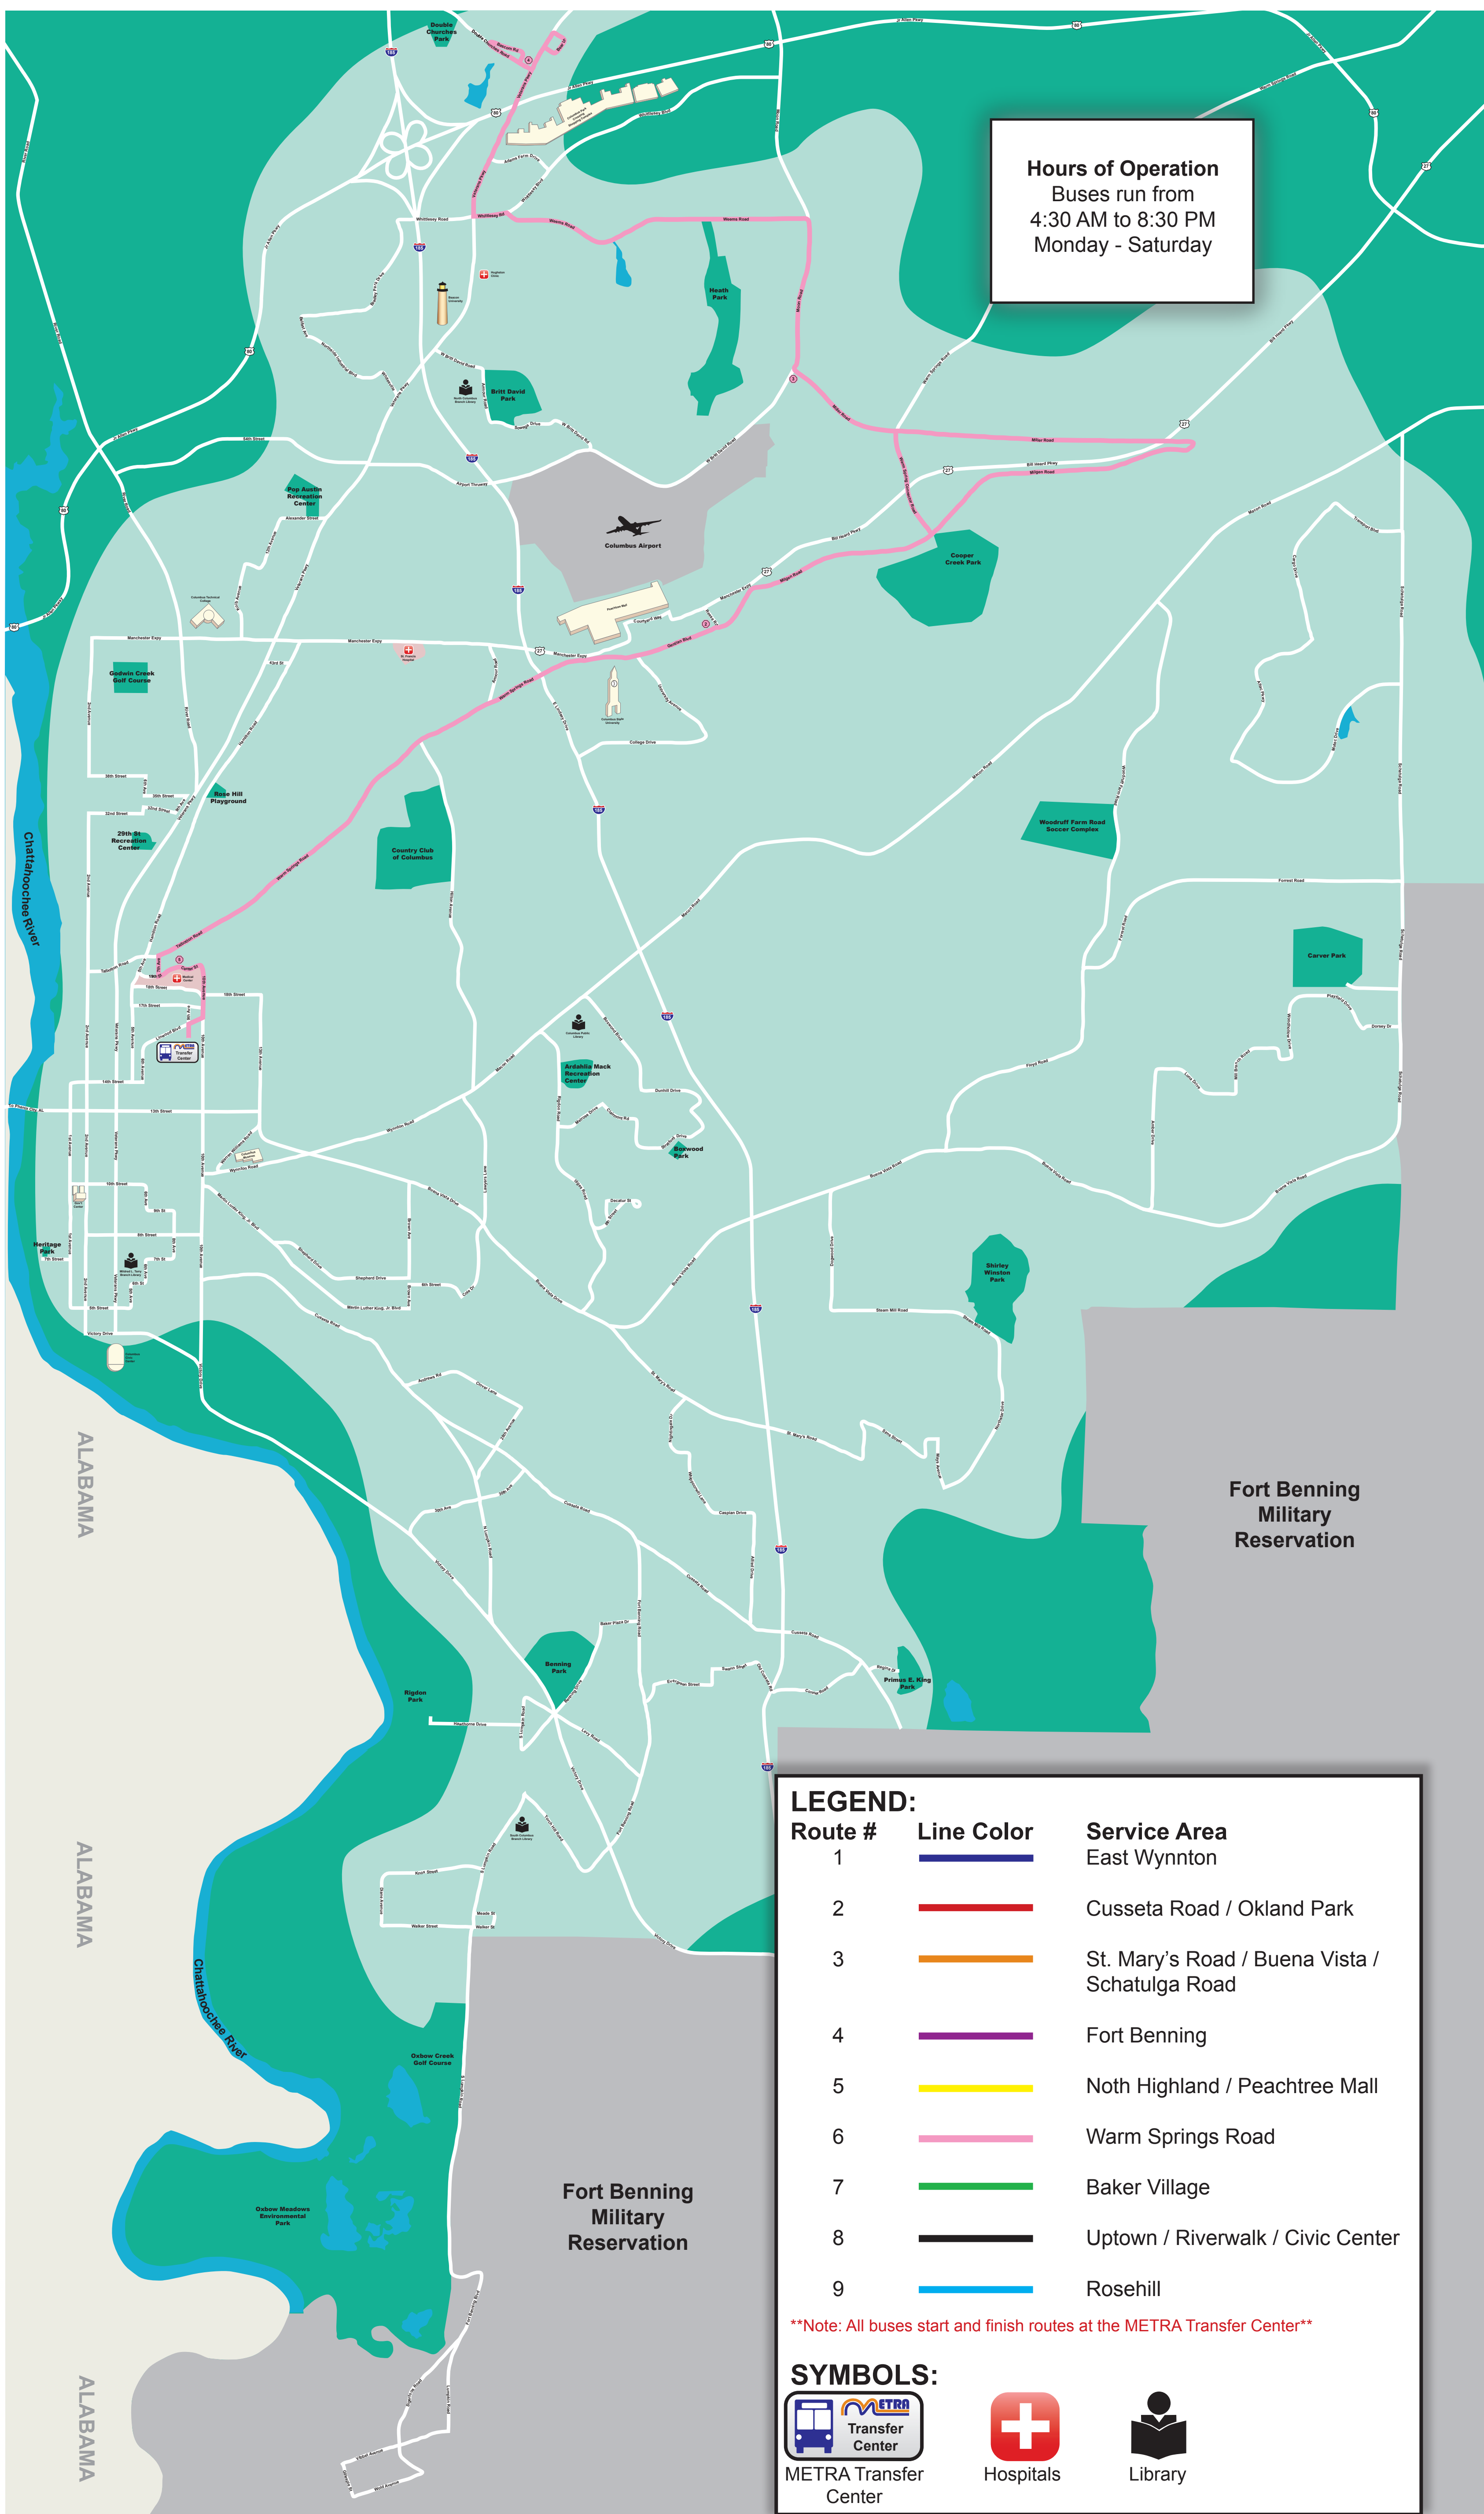

Hours of Operation
Buses run from
4:30 AM to 8:30 PM
Monday - Saturday

LEGEND:

Route #	Line Color	Service Area
1		East Wynnton
2		Cusseta Road / Okland Park
3		St. Mary's Road / Buena Vista / Schatulga Road
4		Fort Benning
5		Noth Highland / Peachtree Mall
6		Warm Springs Road
7		Baker Village
8		Uptown / Riverwalk / Civic Center
9		Rosehill

****Note: All buses start and finish routes at the METRA Transfer Center****

SYMBOLS:

METRA Transfer Center	Hospitals	Library

ACCESSIBILITY
METRA buses are equipped with wheelchair-lifts. **Service animals for persons with disabilities are allowed.**

Proudly Serving Columbus, Georgia

Route #6 - Warm Springs Road					
1	2	3	4	5	6
Transfer Center	Gentian Road Reese Road	Miller Road Moon Road	Double Churches Fortson Road	Medical Center 8th Ave.	Transfer Center
5:00 AM	5:20 AM	5:30 AM	5:50 AM	6:20 AM	6:30 AM
6:30 AM	6:50 AM	7:00 AM	7:20 AM	7:50 AM	8:00 AM
8:00 AM	8:20 AM	8:30 AM	8:50 AM	9:20 AM	9:30 AM
9:30 AM	9:50 AM	10:00 AM	10:20 AM	10:50 AM	11:00 AM
11:00 AM	11:20 AM	11:30 AM	11:50 AM	12:20 PM	12:30 PM
12:30 PM	12:50 PM	1:00 PM	1:20 PM	1:50 PM	2:00 PM
2:00 PM	2:20 PM	2:30 PM	2:50 PM	3:20 PM	3:30 PM
3:30 PM	3:50 PM	4:00 PM	4:20 PM	4:50 PM	5:00 PM
5:00 PM	5:20 PM	5:30 PM	5:50 PM	6:20 PM	6:30 PM
6:30 PM	6:50 PM	7:00 PM	7:20 PM	7:50 PM	*8:00 PM

Stop #4 is the end of the line. Bus returns to METRA Transit Station.

* - Bus goes out of service.