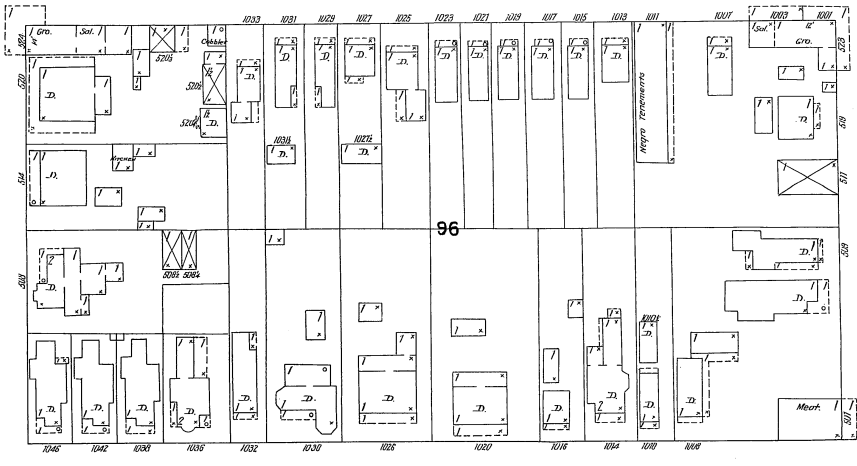

7TH 0 AV.

JUNE 1900
COLUMBUS
GA

21

29

6TH AV.

11TH ST.

10TH ST.

5TH AV.

18

4TH 19 AV.

Scale of Feet. 0 50 100 150

F.R. TEL. # 504

6" N. PIPE