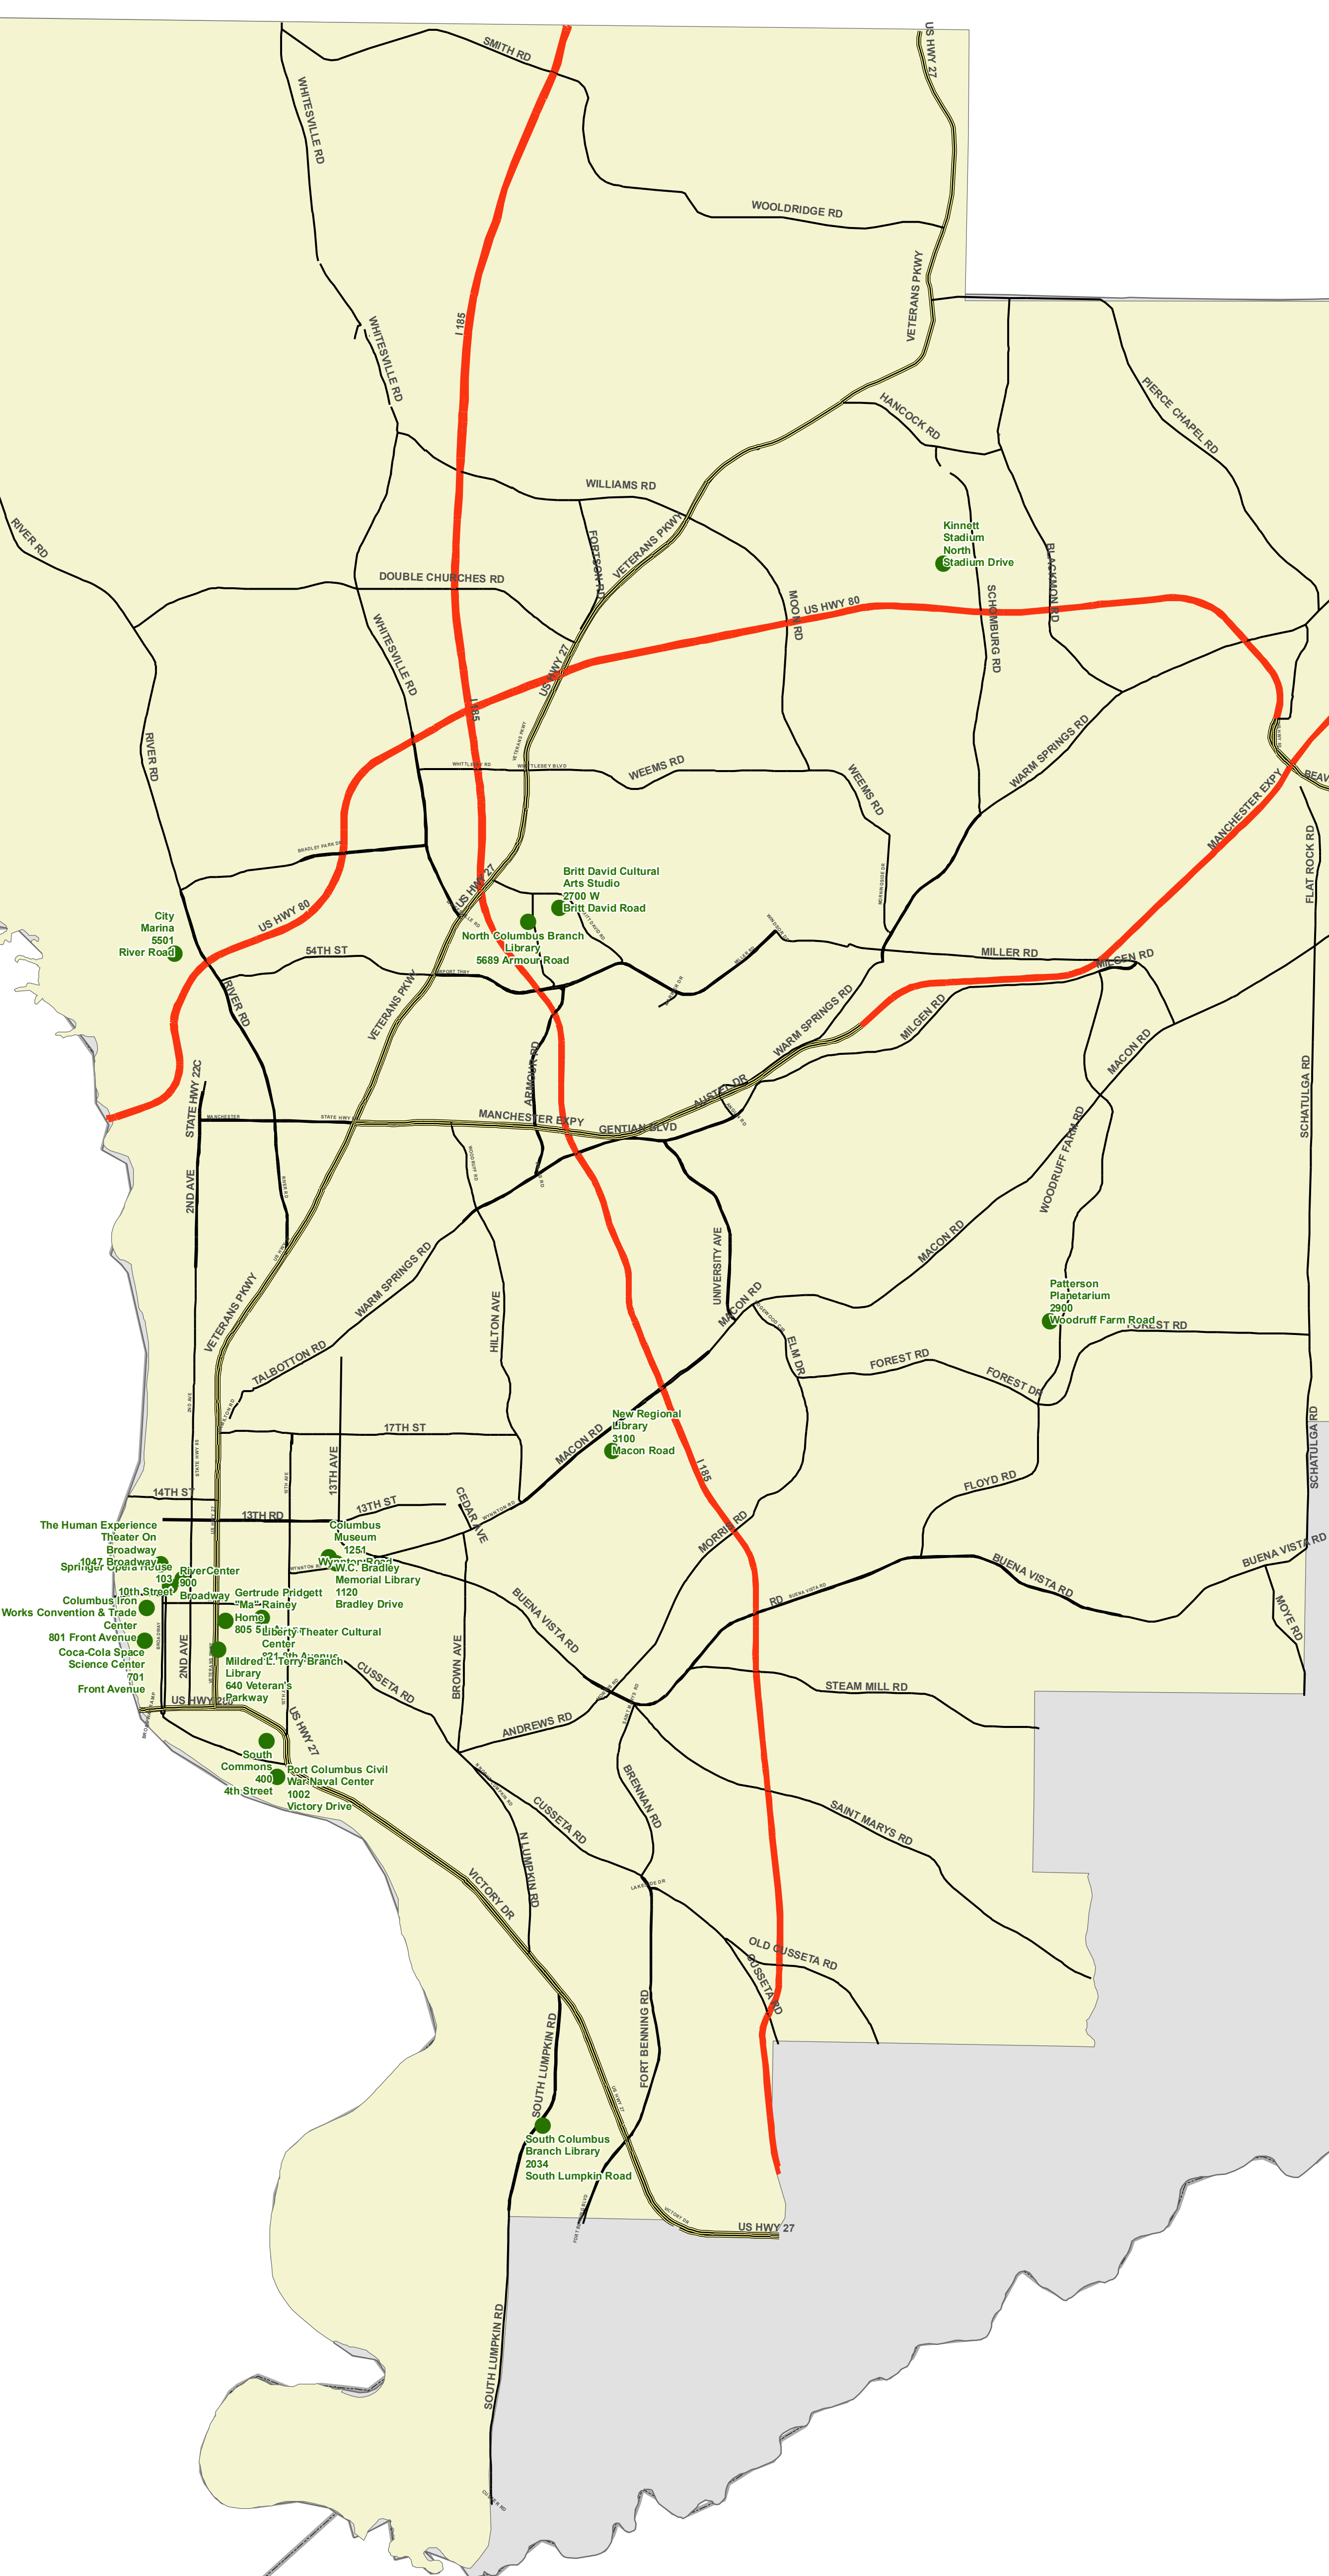

Lee
County

Harris
County

Talbot
County

Russell
County

Chattahoochee
County

**Fort Benning
Military Reservation**

0 2,500 5,000 10,000 Feet

Jan 11, 2010

CCG GIS Map Catalog - Cultral Sites
Department of Engineering - GIS Division

This material is made available as a public service. Maps and data are to be used for reference purposes only. The data contained is subject to constant change. Map information is believed to be correct but is not guaranteed.

Transverse Mercator Projection