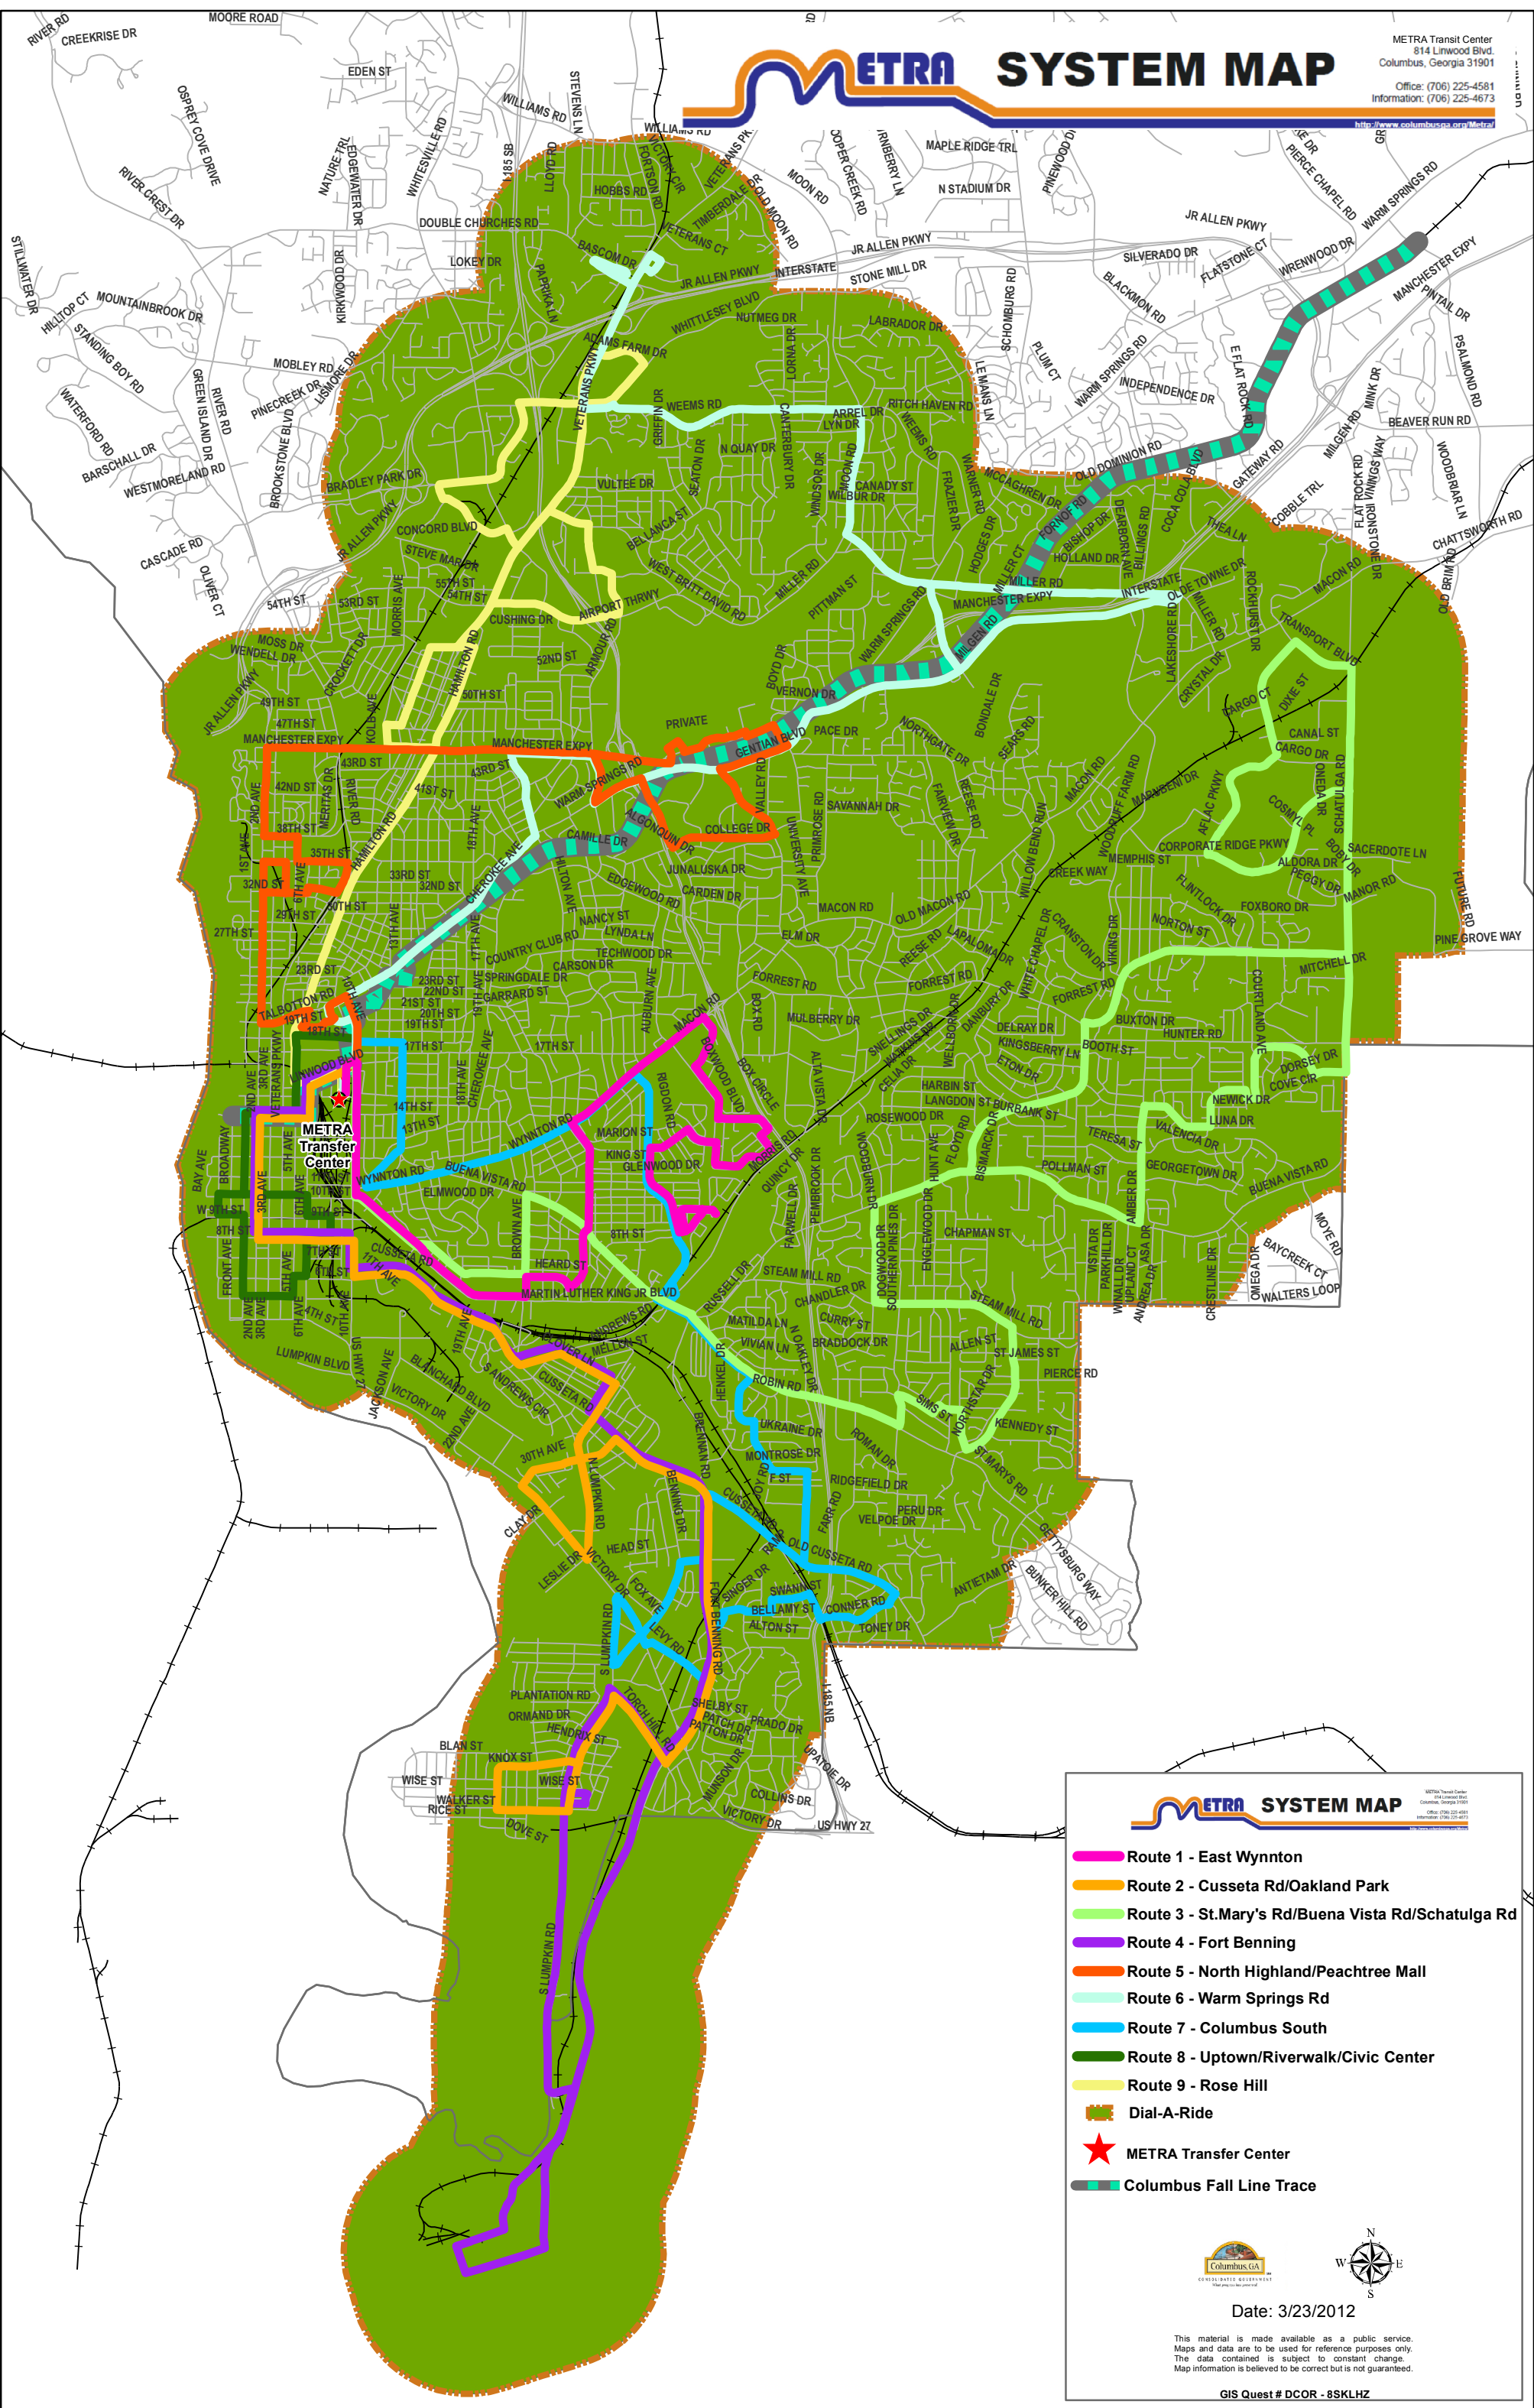

METRA SYSTEM MAP

METRA Transit Center
814 Linwood Blvd.
Columbus, Georgia 31901
Office: (706) 225-4581
Information: (706) 225-4673
<http://www.columbusga.org/Metra/>

METRA SYSTEM MAP

- Route 1 - East Wynnton
- Route 2 - Cusseta Rd/Oakland Park
- Route 3 - St.Mary's Rd/Buena Vista Rd/Schatulga Rd
- Route 4 - Fort Benning
- Route 5 - North Highland/Peachtree Mall
- Route 6 - Warm Springs Rd
- Route 7 - Columbus South
- Route 8 - Uptown/Riverwalk/Civic Center
- Route 9 - Rose Hill
- Dial-A-Ride
- ★ METRA Transfer Center
- Columbus Fall Line Trace

Date: 3/23/2012

This material is made available as a public service. Maps and data are to be used for reference purposes only. The data contained is subject to constant change. Map information is believed to be correct but is not guaranteed.

GIS Quest # DCOR - 8SKLHZ