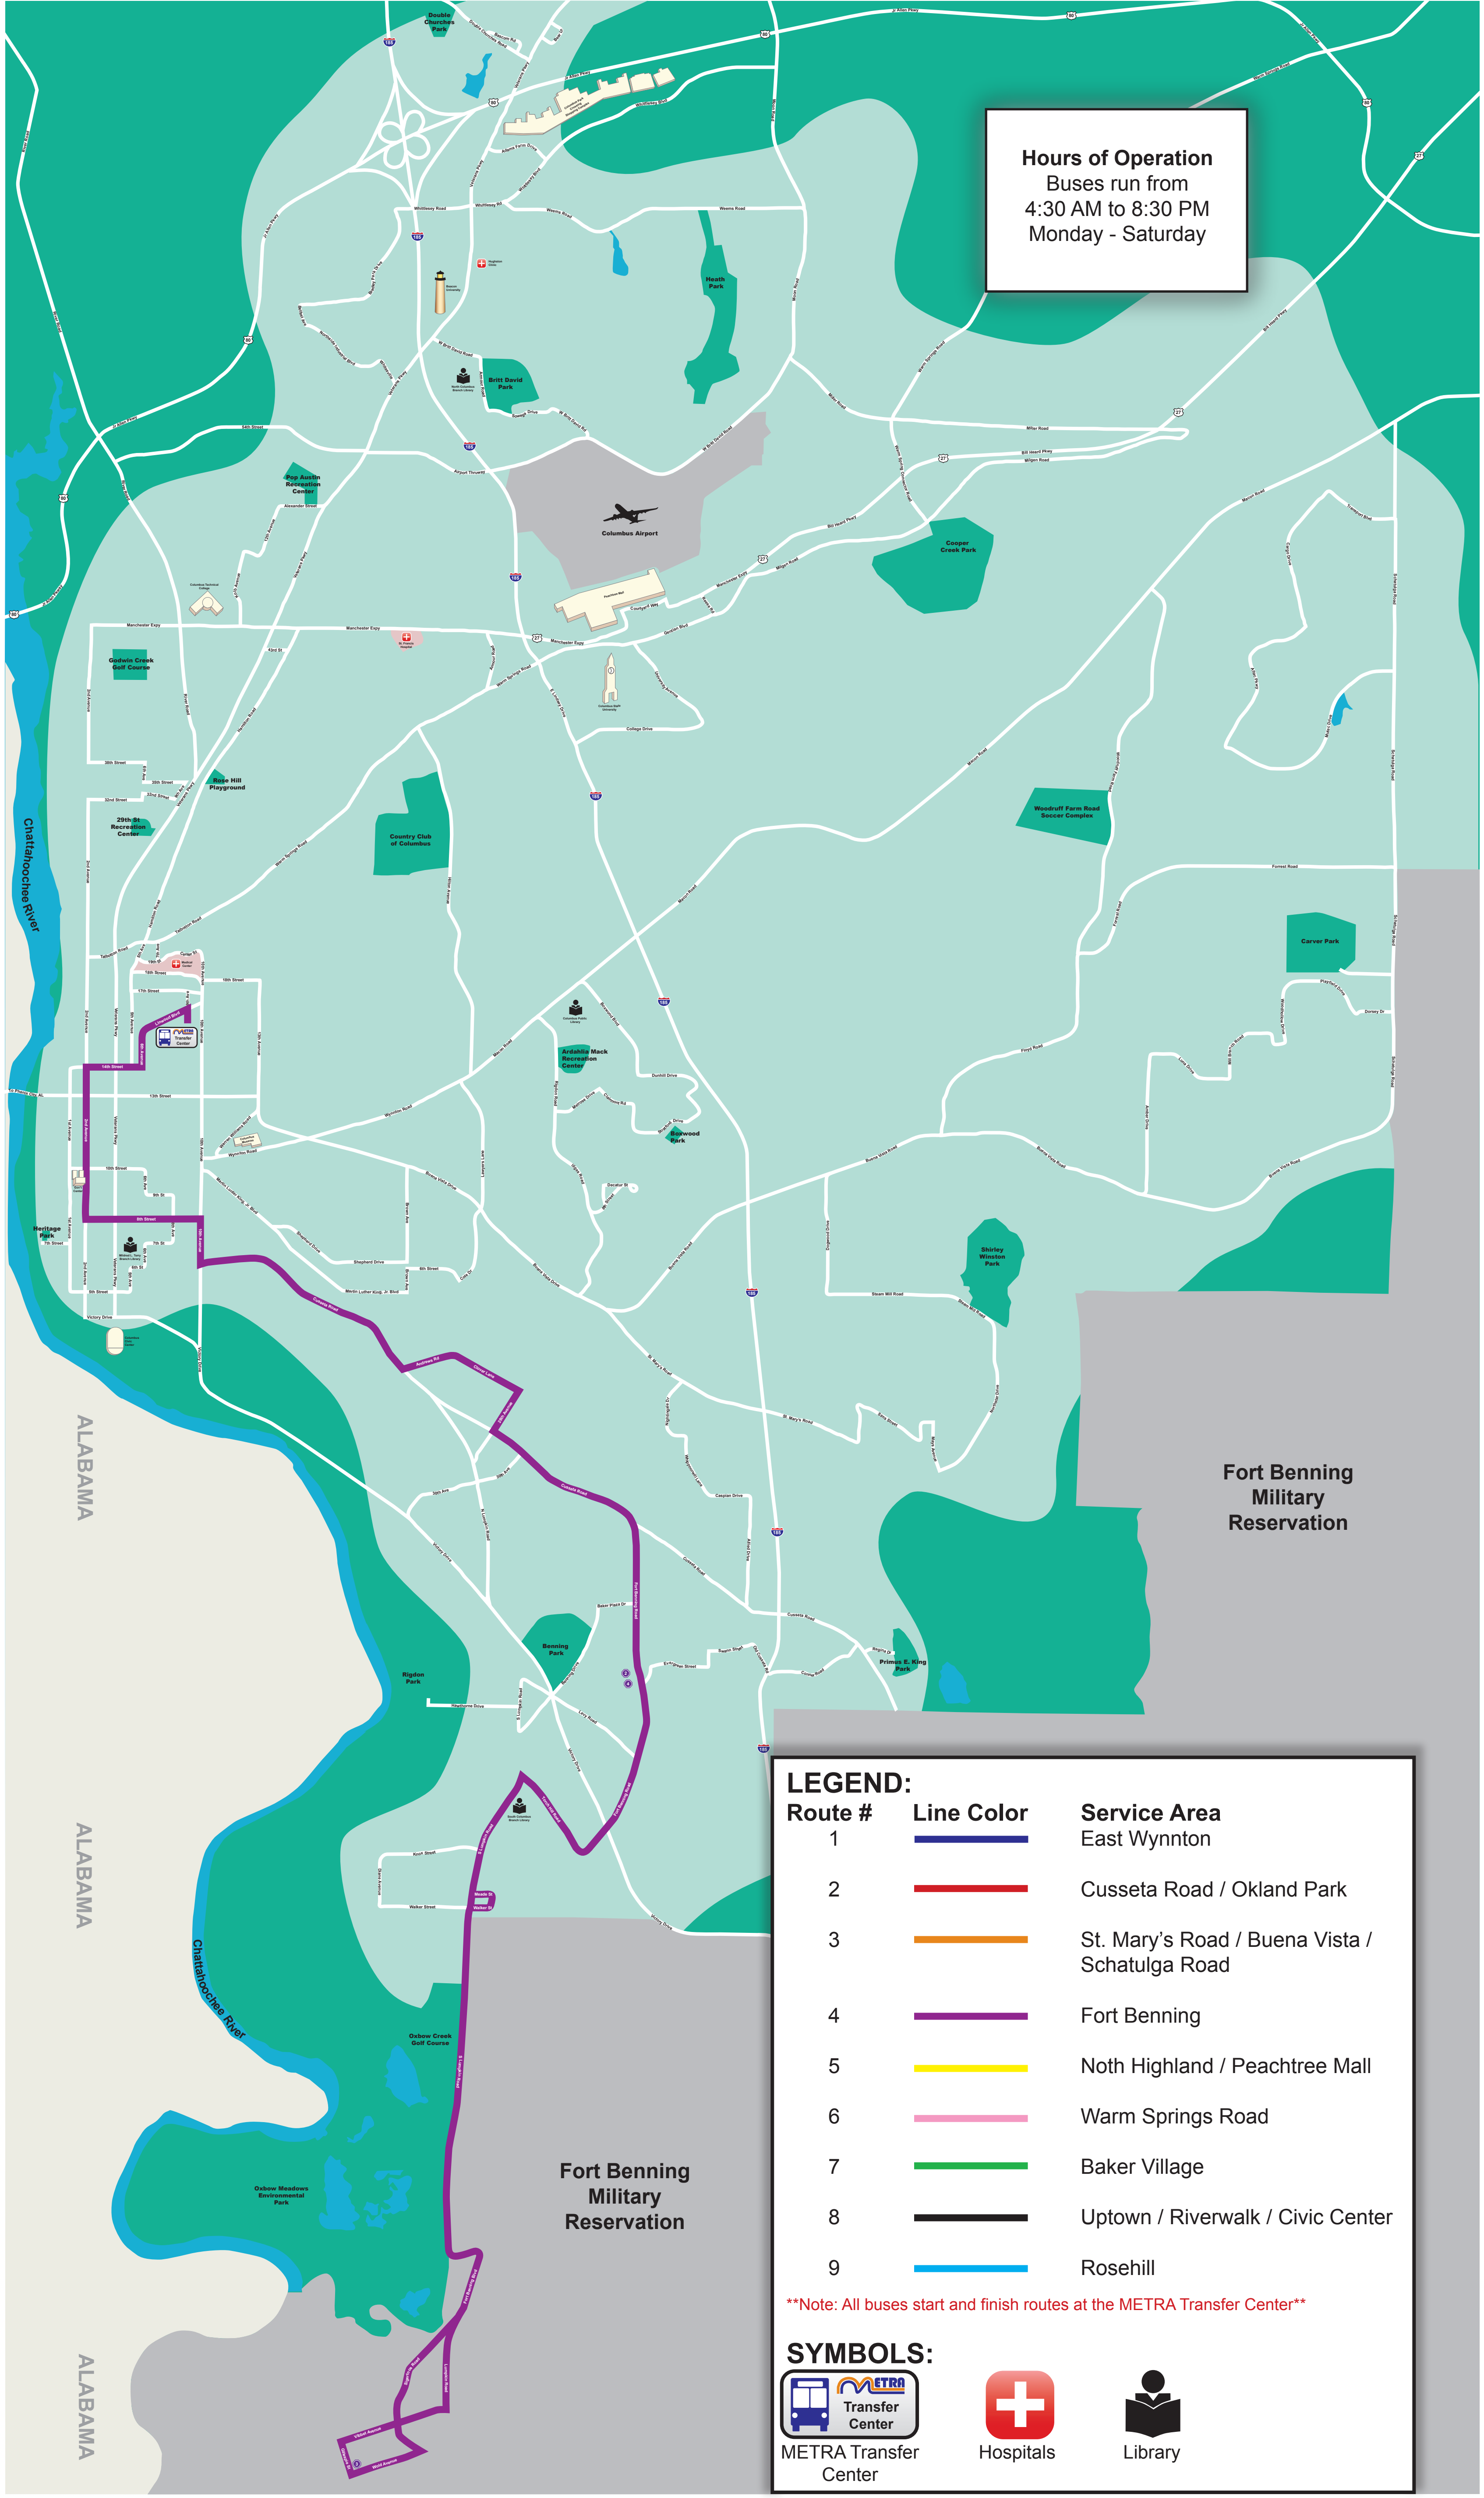

Hours of Operation
 Buses run from
 4:30 AM to 8:30 PM
 Monday - Saturday

LEGEND:

| Route # | Line Color | Service Area |
|---------|------------|--|
| 1 | | East Wynnton |
| 2 | | Cusseta Road / Okland Park |
| 3 | | St. Mary's Road / Buena Vista / Schatulga Road |
| 4 | | Fort Benning |
| 5 | | Noth Highland / Peachtree Mall |
| 6 | | Warm Springs Road |
| 7 | | Baker Village |
| 8 | | Uptown / Riverwalk / Civic Center |
| 9 | | Rosehill |

****Note: All buses start and finish routes at the METRA Transfer Center****

SYMBOLS:

| | | |
|-----------------------|-----------|---------|
| | | |
| METRA Transfer Center | Hospitals | Library |

ACCESSIBILITY
 METRA buses are equipped with wheelchair-lifts. Service animals for persons with disabilities are allowed.

- The **bold** text is the route's Saturday schedule. Route 4 bus will turn around on Walker street and enter Fort Benning Main Post through Fort Benning Road entrance each trip.
- Connects to routes 2, 7 and 8.