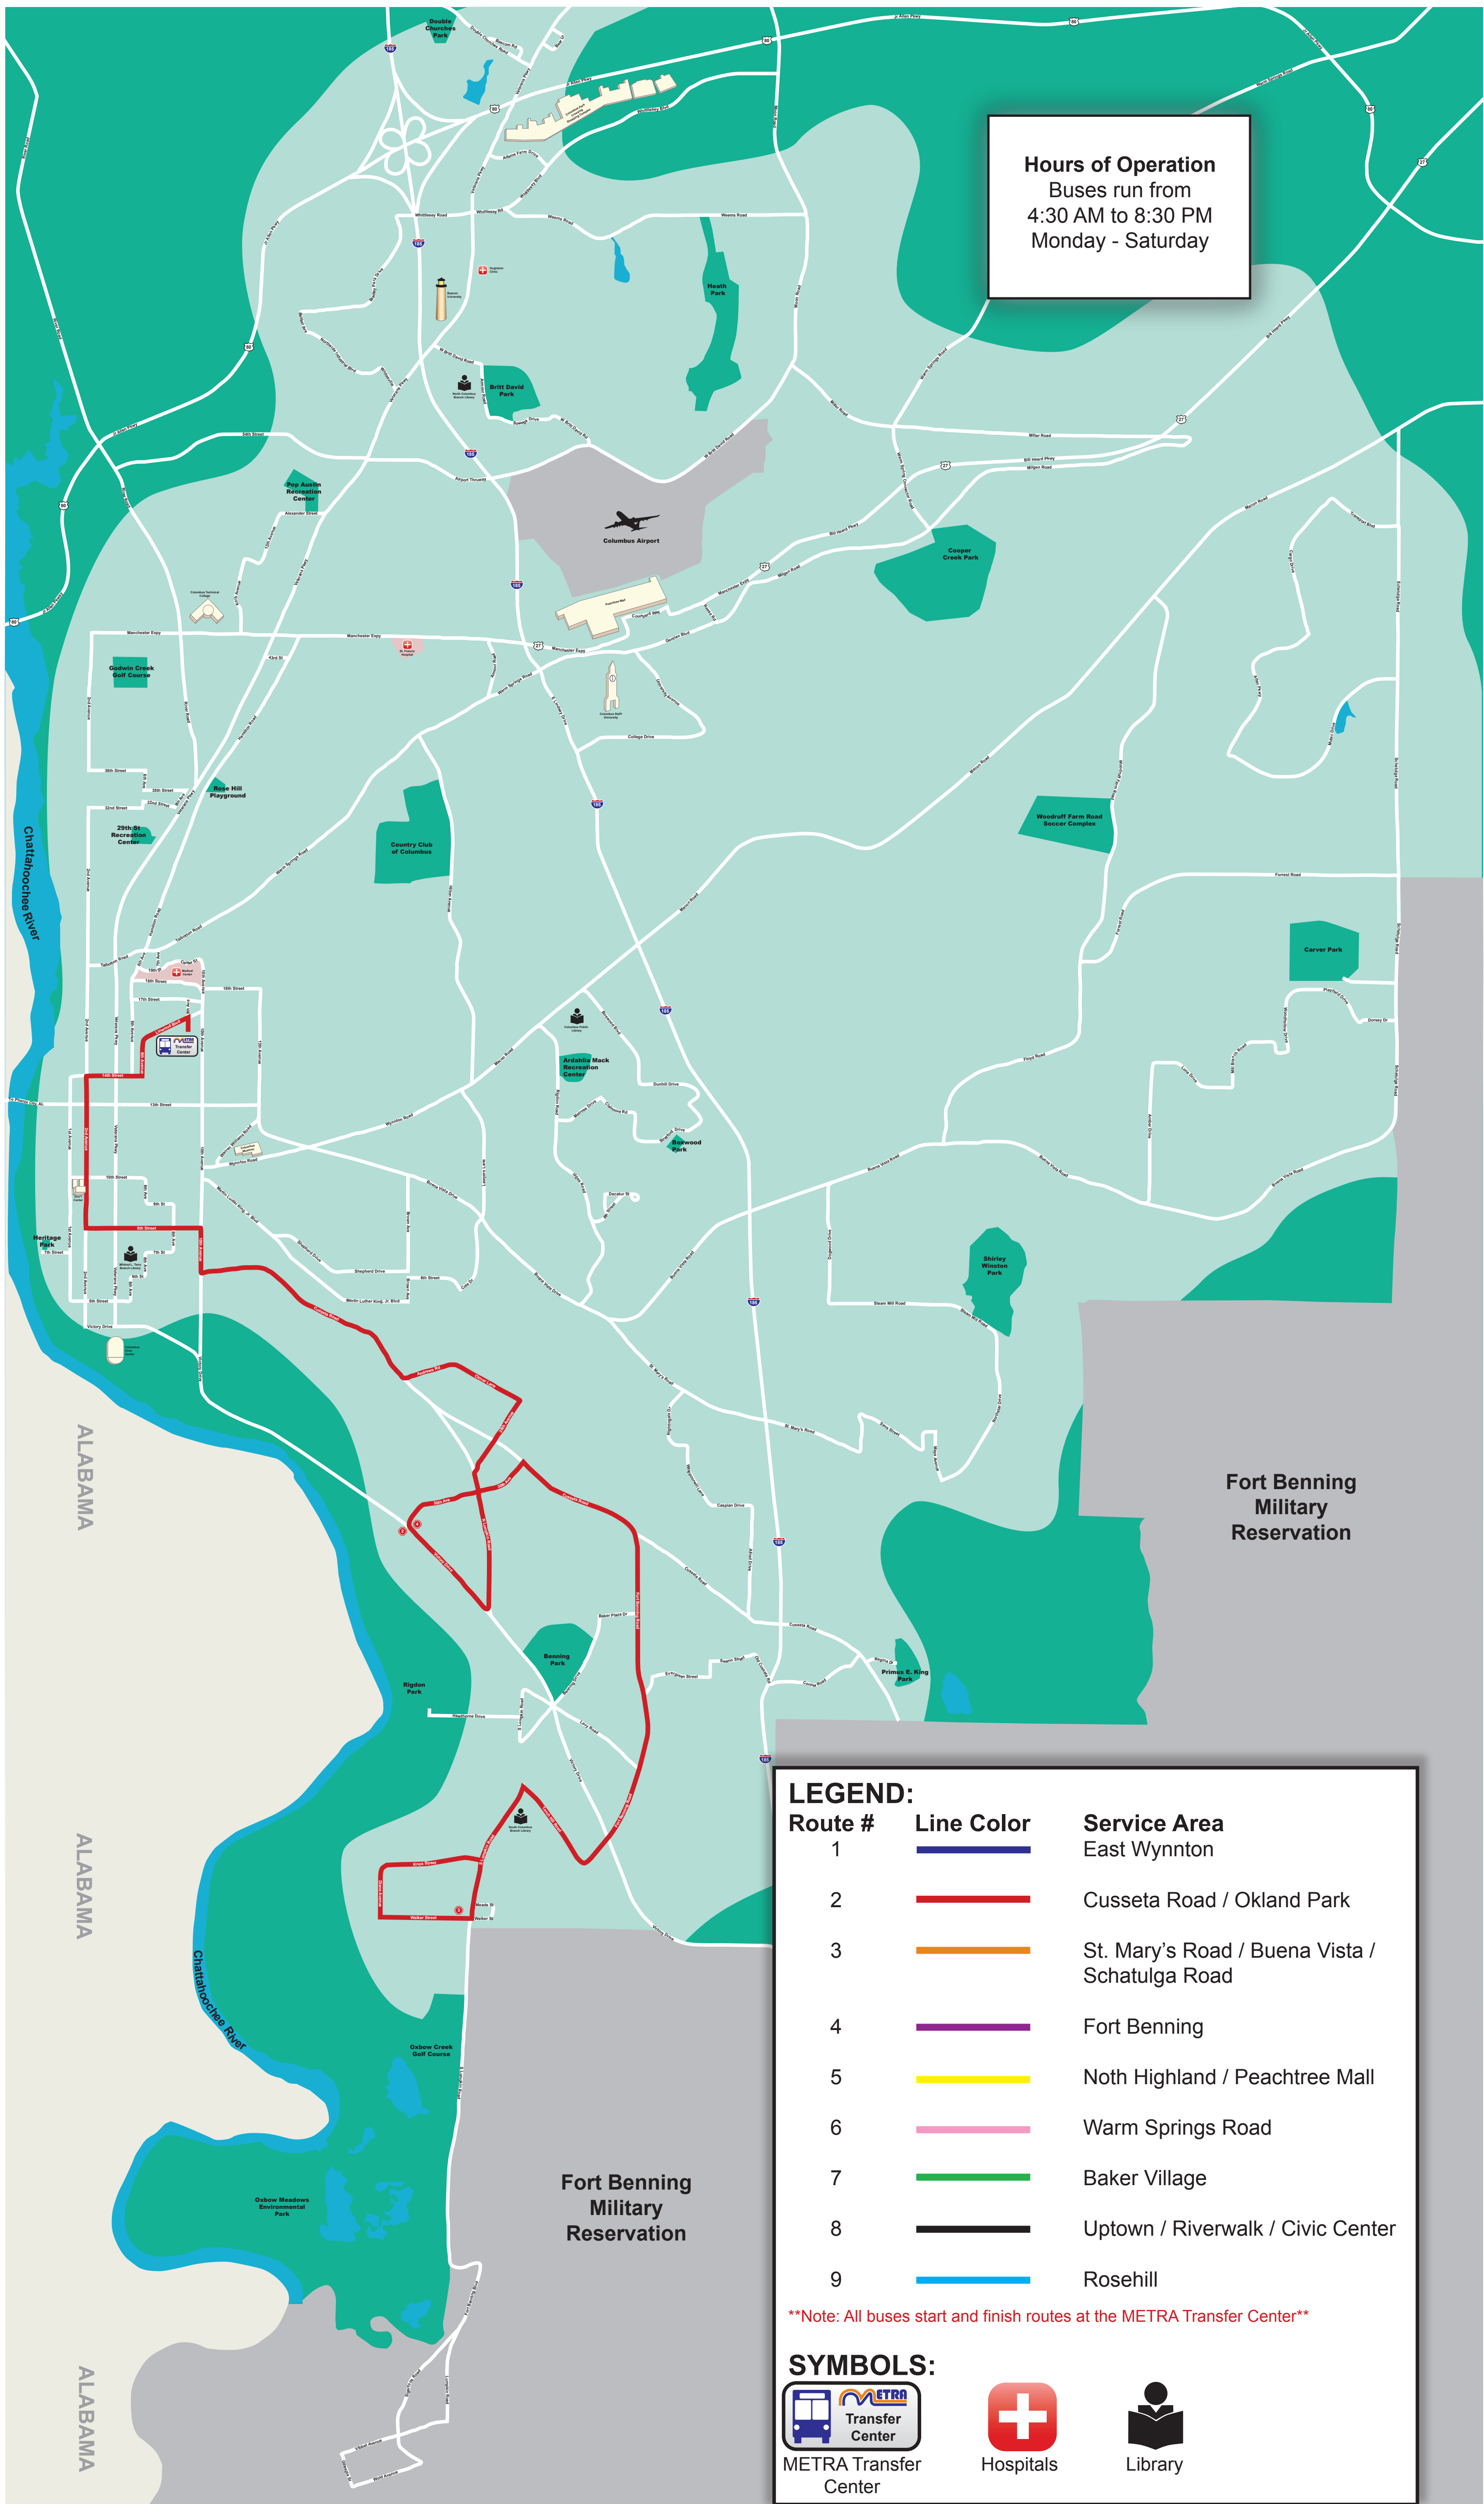

Hours of Operation
Buses run from
4:30 AM to 8:30 PM
Monday - Saturday

LEGEND:

Route #	Line Color	Service Area
1	Blue	East Wynnton
2	Red	Cusseta Road / Okland Park
3	Orange	St. Mary's Road / Buena Vista / Schatulga Road
4	Purple	Fort Benning
5	Yellow	Noth Highland / Peachtree Mall
6	Pink	Warm Springs Road
7	Green	Baker Village
8	Black	Uptown / Riverwalk / Civic Center
9	Light Blue	Rosehill

****Note: All buses start and finish routes at the METRA Transfer Center****

SYMBOLS:

METRA Transfer Center	Hospitals	Library

ACCESSIBILITY
METRA buses are equipped with wheelchair-lifts. **Service animals for persons with disabilities are allowed.**

Proudly Serving Columbus, Georgia

Route #2 - Cusseta Road / Oakland Park				
1	2	3	4	5
Transfer Center	Victory Drive 30th Ave.	S. Lumpkin Rd. Walker St.	Victory Dr. 30th Ave.	Transfer Center
6:00 AM	6:22 AM	6:40 AM	6:55 AM	7:30 AM
7:30 AM	7:52 AM	8:10 AM	8:25 AM	9:00 AM
9:00 AM	9:22 AM	9:40 AM	9:55 AM	10:30 AM
10:30 AM	10:52 AM	11:10 AM	11:25 AM	12:00 PM
12:00 PM	12:22 PM	12:40 PM	12:55 PM	1:30 PM
1:30 PM	1:52 PM	2:10 PM	2:25 PM	3:00 PM
3:00 PM	3:22 PM	3:40 PM	3:55 PM	4:30 PM
4:30 PM	4:52 PM	5:10 PM	5:25 PM	*6:00 PM

Stop #3 is the end of the line. Bus returns to METRA Transit Station.

* - Bus goes out of service.