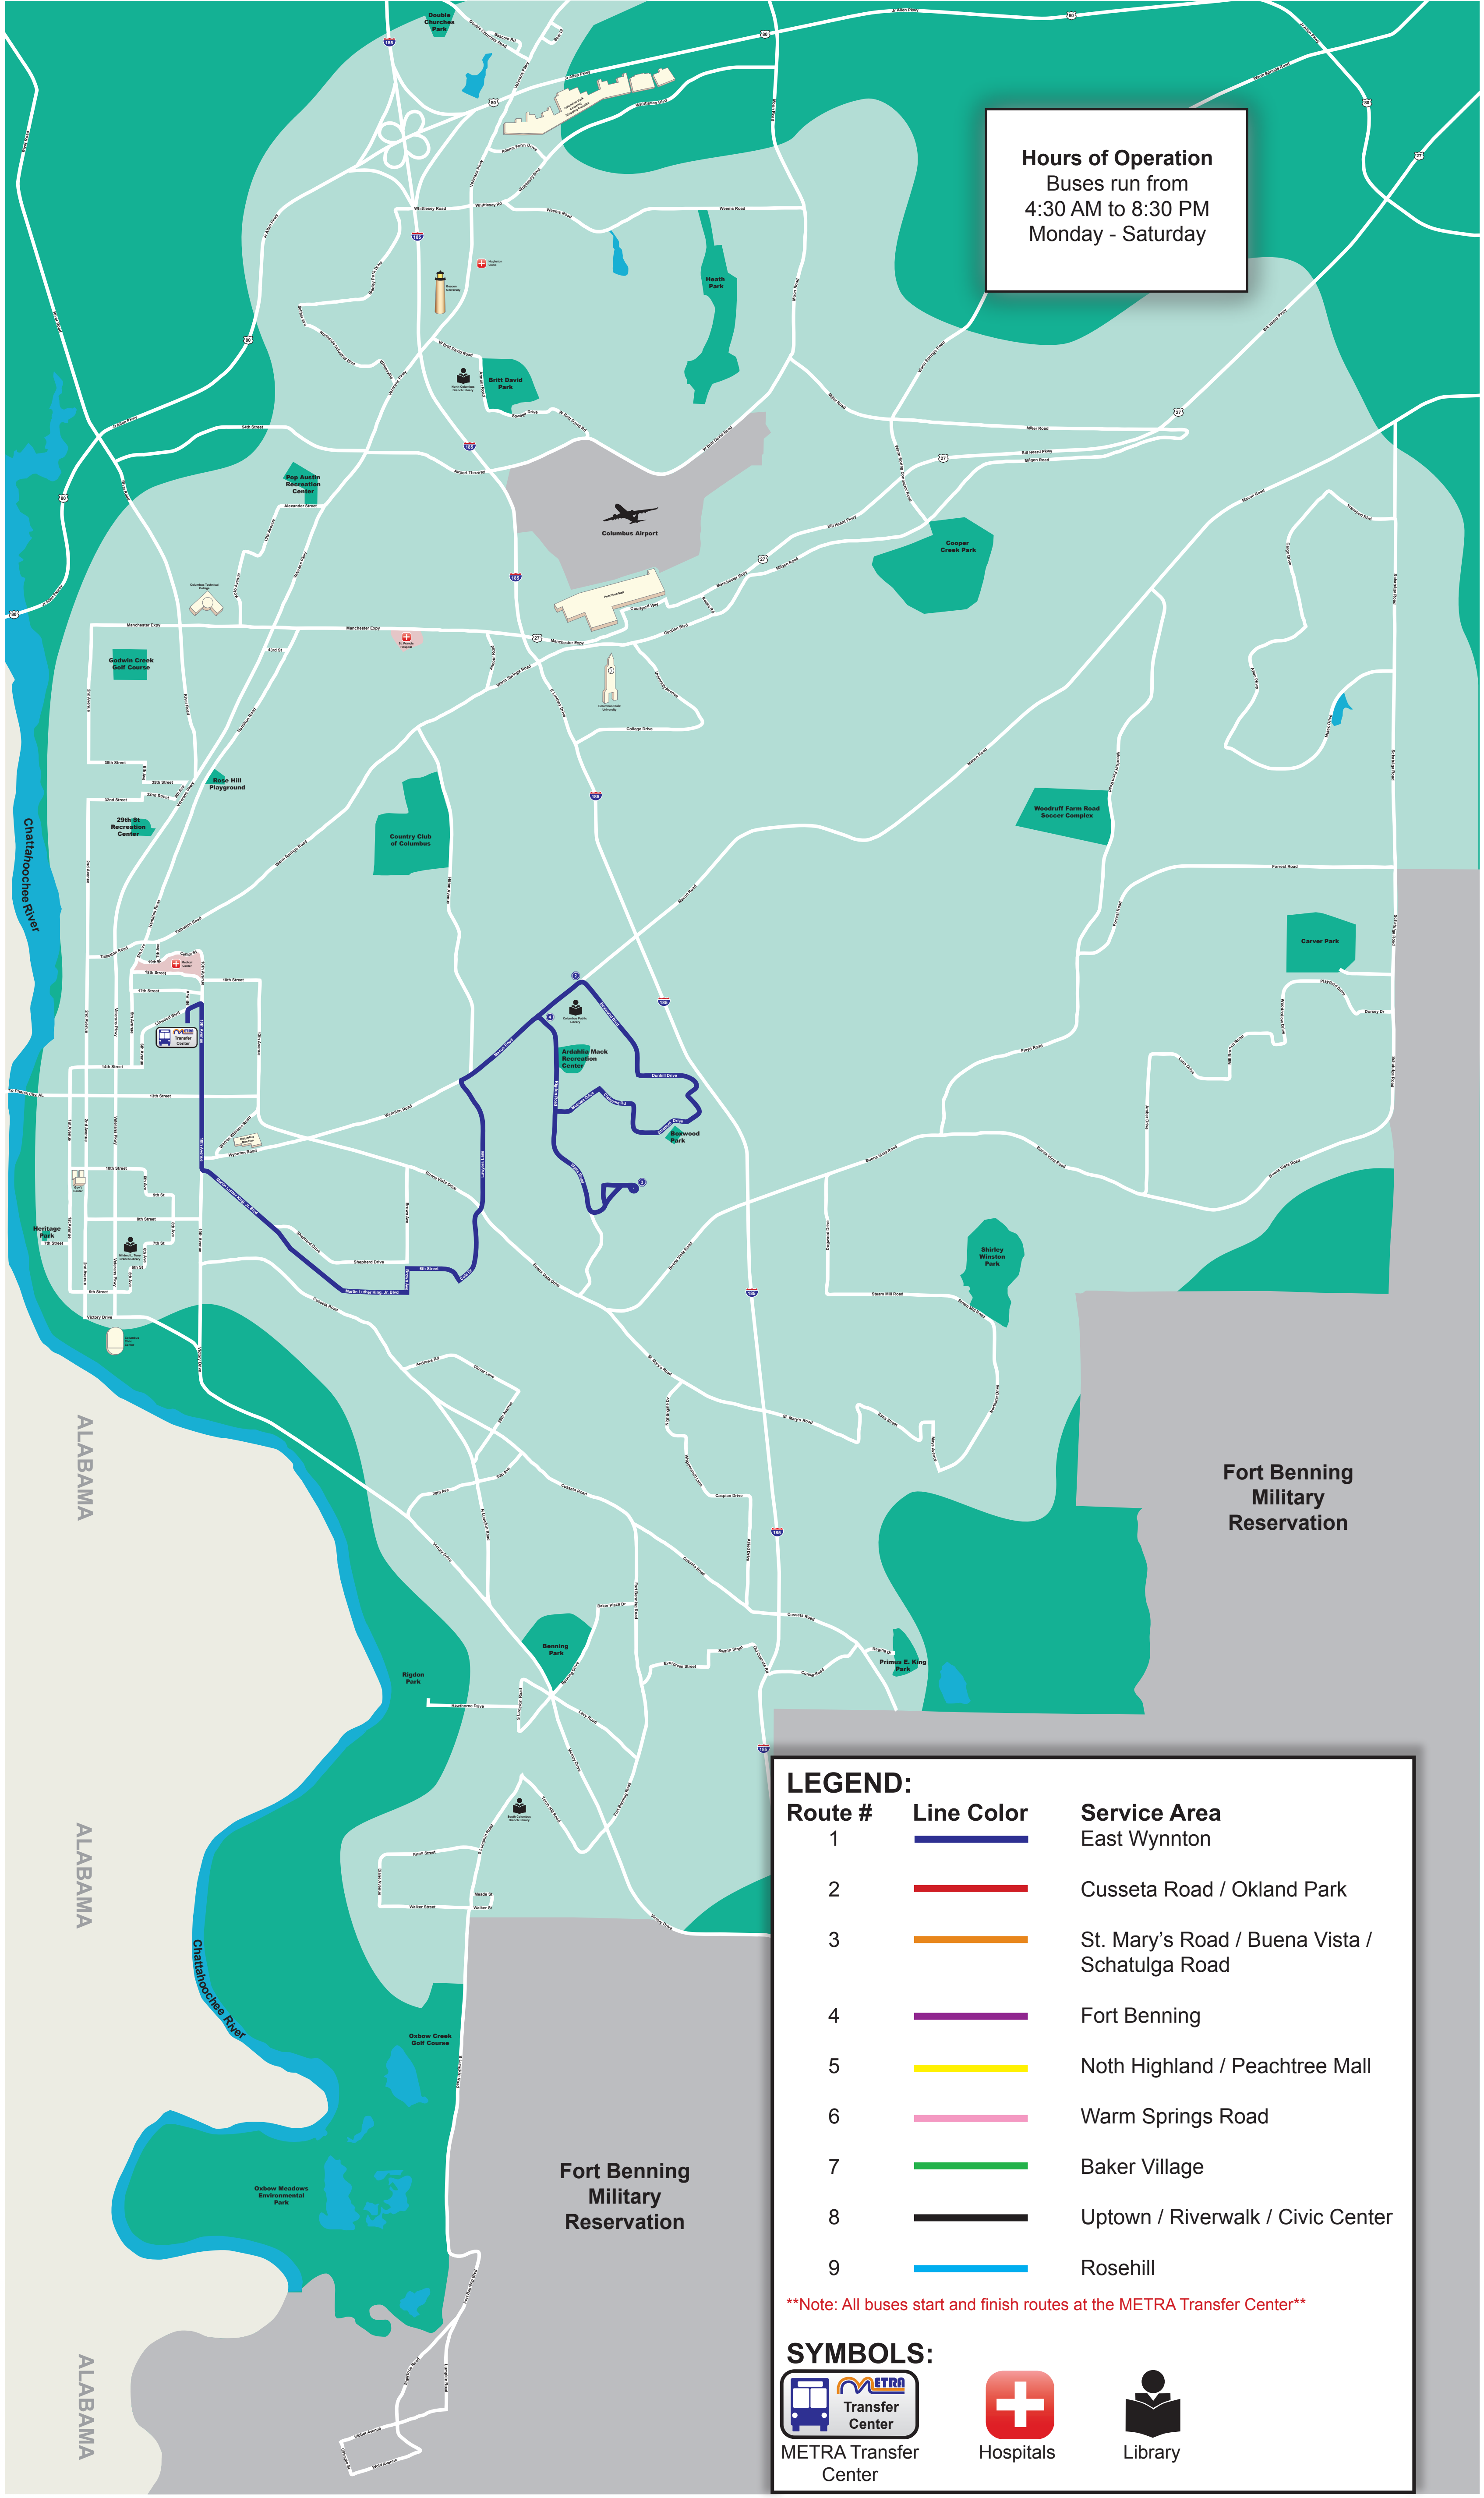

Hours of Operation
Buses run from
4:30 AM to 8:30 PM
Monday - Saturday

LEGEND:

Route #	Line Color	Service Area
1	Blue	East Wynnton
2	Red	Cusseta Road / Okland Park
3	Orange	St. Mary's Road / Buena Vista / Schatulga Road
4	Purple	Fort Benning
5	Yellow	Noth Highland / Peachtree Mall
6	Pink	Warm Springs Road
7	Green	Baker Village
8	Black	Uptown / Riverwalk / Civic Center
9	Light Blue	Rosehill

****Note: All buses start and finish routes at the METRA Transfer Center****

SYMBOLS:

METRA Transfer Center	Hospitals	Library

ACCESSIBILITY
METRA buses are equipped with wheelchair-lifts. **Service animals for persons with disabilities are allowed.**

Proudly Serving Columbus, Georgia

Route #1 - East Wynnton				
1	2	3	4	5
Transfer Center	Macon Rd. Midtown Drive	34th Ave. Decatur Court	Columbus Library Rigdon Road	Transfer Center
5:30 AM	5:50 AM	6:02 AM	6:06 AM	6:30 AM
6:30 AM	6:50 AM	7:02 AM	7:06 AM	7:30 AM
7:30 AM	7:50 AM	8:02 AM	8:06 AM	8:30 AM
8:30 AM	8:50 AM	9:02 AM	9:06 AM	9:30 AM
9:30 AM	9:50 AM	10:02 AM	10:06 AM	10:30 AM
10:30 AM	10:50 AM	11:02 AM	11:06 AM	11:30 AM
11:30 AM	11:50 AM	12:02 PM	12:06 PM	12:30 PM
12:30 PM	12:50 PM	1:02 PM	1:06 PM	1:30 PM
1:30 PM	1:50 PM	2:02 PM	2:06 PM	2:30 PM
2:30 PM	2:50 PM	3:02 PM	3:06 PM	3:30 PM
3:30 PM	3:50 PM	4:02 PM	4:06 PM	4:30 PM
4:30 PM	4:50 PM	5:02 PM	5:06 PM	5:30 PM
5:30 PM	5:50 PM	6:02 PM	6:06 PM	6:30 PM
6:30 PM	6:50 PM	7:02 PM	7:06 PM	*7:25 PM

Connects to routes 3 & 7.

Stop #3 is the end of the line. Bus returns to METRA Transit Station.

* - Bus goes out of service.